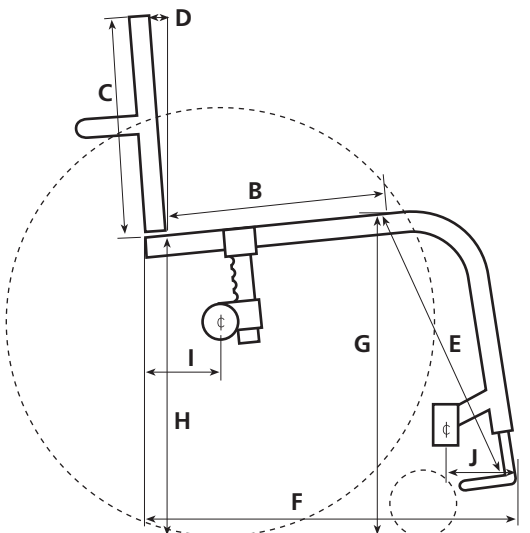

Hawk Script Form

Adjustable Squeeze Day Wheelchair 90420

To Order Fill in the frame dimensions and features required. For variations describe in detail on a separate page. If you have any further questions contact us at the address at the bottom of the page.

SEND FORM

If online, click here to send via e-mail

Date _____

Name _____

Address _____

_____

Phone _____

Fax / Cell _____

Email _____

Disability _____ Weight _____ Height _____

Delivery details _____

_____

Therapist details _____

_____

Required by _____

TRIAL CHAIR REF: _____

Shoe Size _____ T-Shirt Size _____

MEASUREMENTS (Refer to diagram below)

Frame Materials

☐ Titanium (std)   ☐ Aluminium

90420A

A Seat width _____   **E** Seat to footplate _____

B Seat depth _____   **F** Overall frame length _____

C Back height _____   **G** Seat to floor - front _____

D Back angle _____   **H** Seat to floor - rear _____

I Balance Point _____

J Castor Pivot Position _____

K Castor Pivot Centres _____

L Camber (0°-5°) _____

M Footplate width _____

IMPORTANT Foot-plate Width
When measuring across feet you must add 2" (50mm).
Add another 1" if using a Freewheel.

ADDITIONAL NOTES

(you can type here)

Front Hanger Taper Style

☐ V Front   ☐ Pro T Front