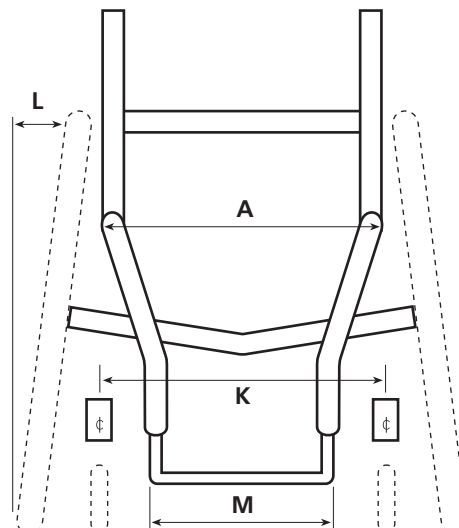

Hawk Script Form

Adjustable Squeeze Day Wheelchair 90420

To Order Fill in the frame dimensions and features required. For variations describe in detail on a separate page. If you have any further questions contact us at the address at the bottom of the page.

SEND FORM

If online, click here to send via e-mail

Date _____

Name _____

Address _____

_____

Phone _____

Fax / Cell _____

Email _____

Disability _____ Weight _____ Height _____

Delivery details _____

_____

Therapist details _____

_____

Required by _____

TRIAL CHAIR REF: _____

Shoe Size _____ T-Shirt Size _____

MEASUREMENTS (Refer to diagram below)

Frame Materials

☐ Titanium (std)   ☐ Aluminium

90420A

A Seat width _____   **E** Seat to footplate _____

B Seat depth _____   **F** Overall frame length _____

C Back height _____   **G** Seat to floor - front _____

D Back angle _____   **H** Seat to floor - rear _____

I Balance Point _____

J Castor Pivot Position _____

K Castor Pivot Centres _____

L Camber (0°-5°) _____

M Footplate width _____

IMPORTANT Foot-plate Width
When measuring across feet you must add 2" (50mm).
Add another 1" if using a Freewheel.

ADDITIONAL NOTES

(you can type here)

Front Hanger Taper Style

☐ V Front   ☐ Pro T Front